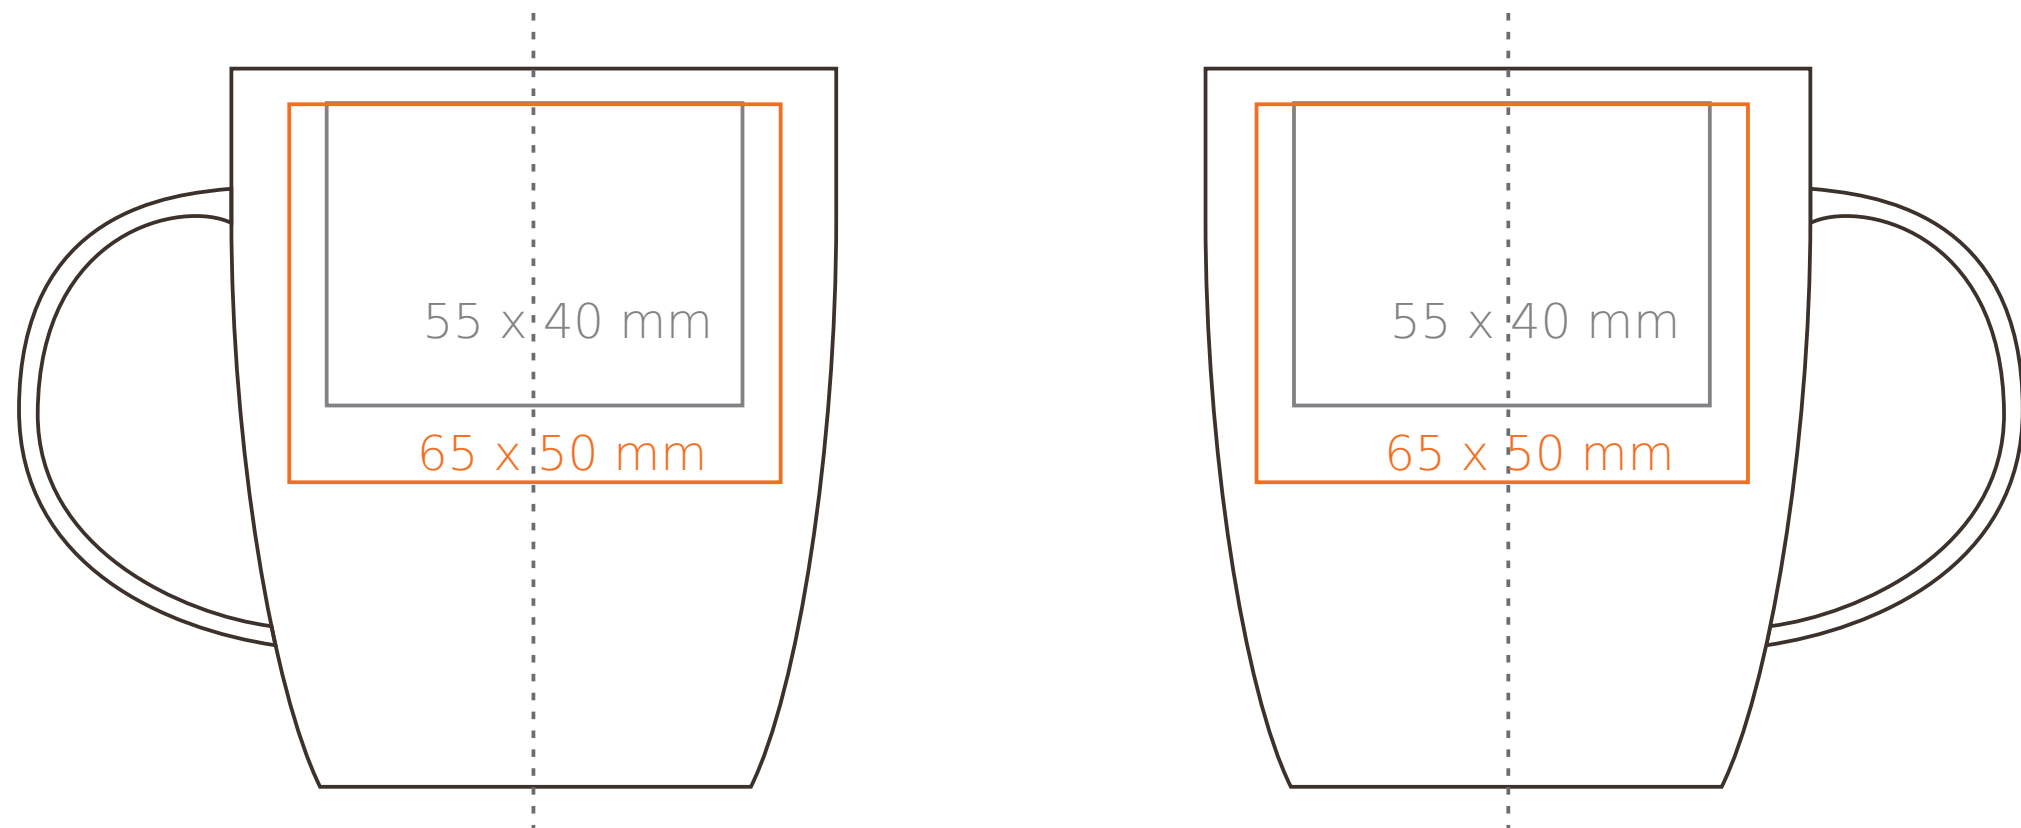

M/036 Mini Specta

280 ml / h: 94 mm / Ø 82 mm

Imprint on the handle	- 50 x 10 mm
Imprint on the inside	- 40 x 15 mm
Imprint on the bottom inside	- Ø 40 mm
Imprint on the bottom outside	- Ø 40 mm

*In the case of projects for transfer print running outside of the standard print area, please contact our sales department.

meaning

- Transfer Print
- Sensitive Touch
- Direct Print