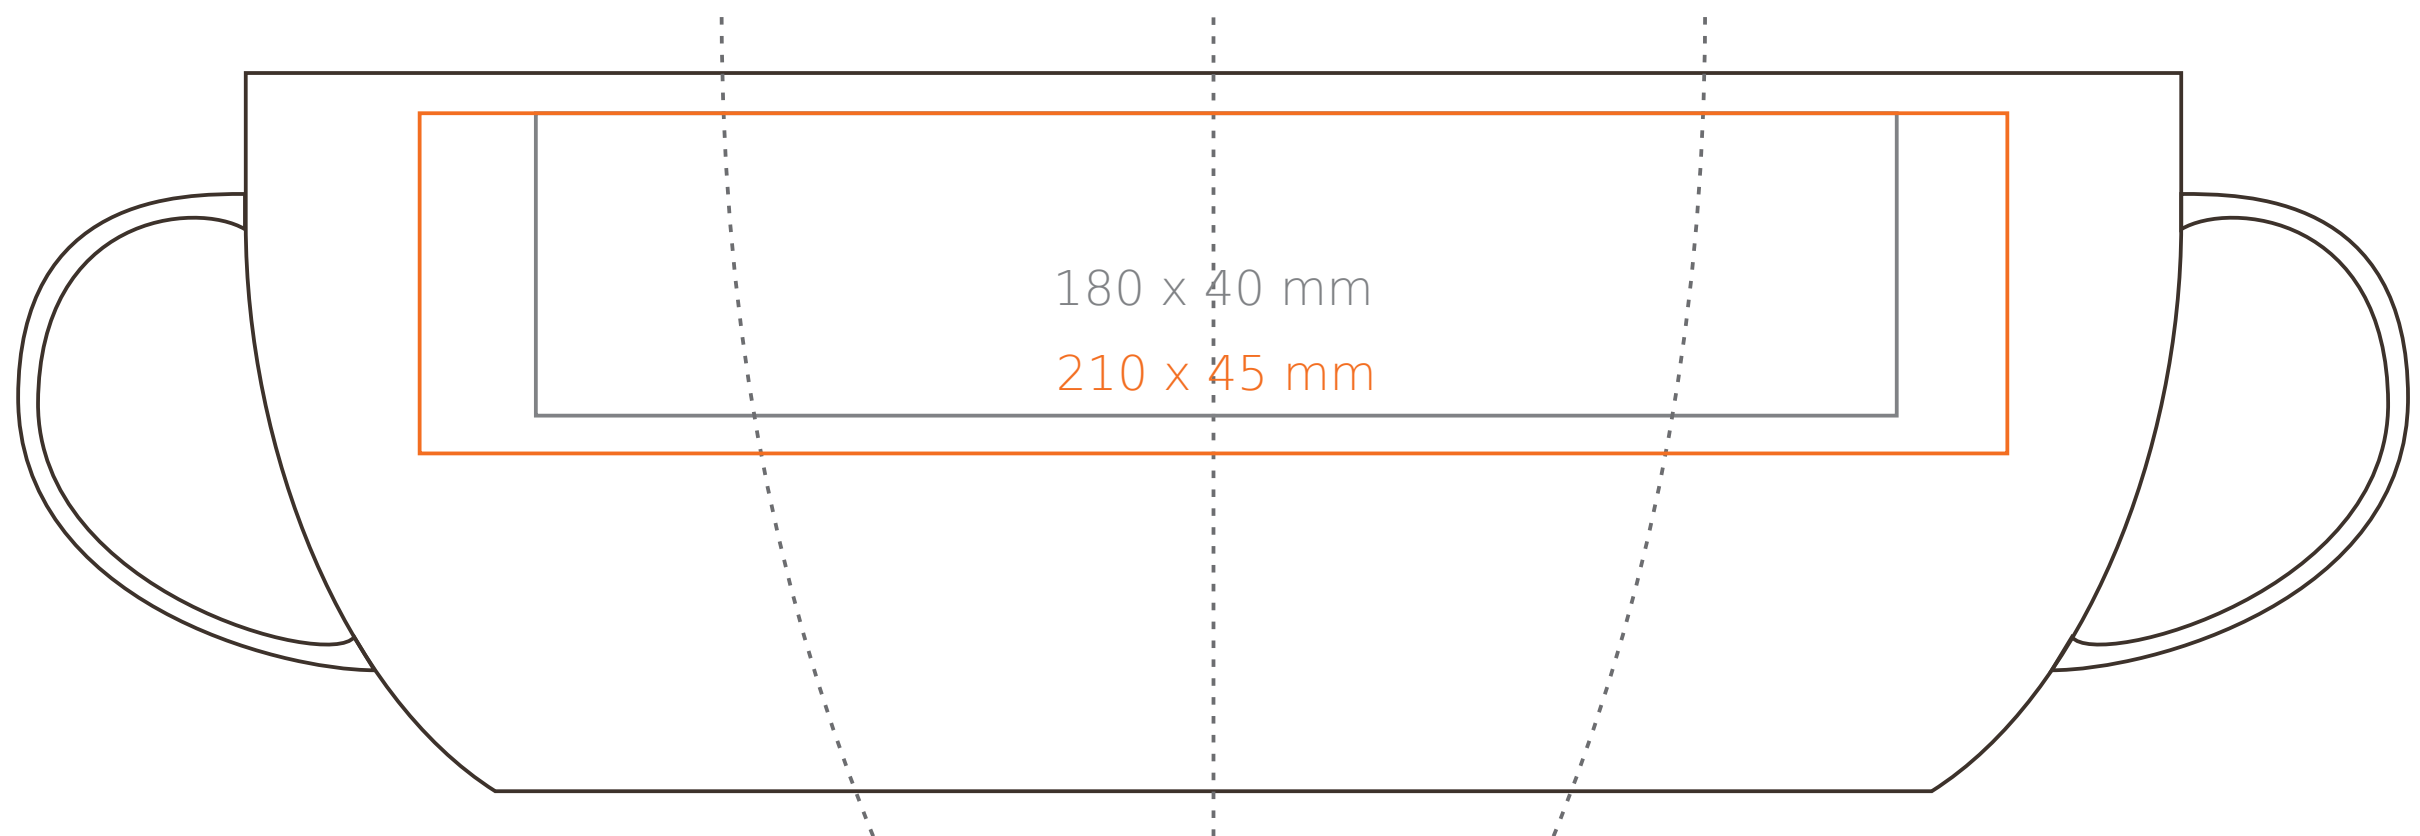

M/036 Mini Specta

280 ml / h: 94 mm / Ø 82 mm

Imprint on the handle	- 50 x 10 mm
Imprint on the inside	- 40 x 15 mm
Imprint on the bottom inside	- Ø 40 mm
Imprint on the bottom outside	- Ø 40 mm

*In the case of projects for transfer print running outside of the standard print area, please contact our sales department.

meaning

- Transfer Print
- Sensitive Touch
- Direct Print